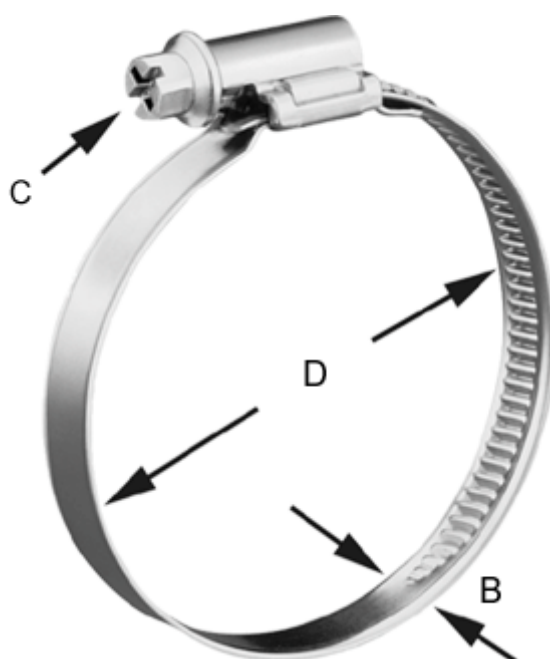

Article number: 021266704021

Description: Worm Drive Hose Clip
TORRO 16-27/9 C7 W4

Measures

C (screw type) = C7 - 7mm

Diameter D = 16-27

Width B = 9.0